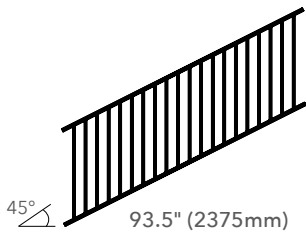

ITEM# 53012110

ELK

ITEM# 53012160

MOUNTAINS

ITEM# 53012150

45°
93.5" (2375mm)
(Span at 45° is 66.11" - 1679mm)

8' Fe²⁶ TRADITIONAL AJUSTABLE RAILING PANEL (STAIR)

GLOSS BLACK