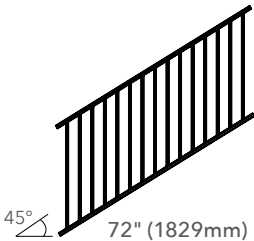

72" (1829mm)

(Span at 45° is 50.91" - 1293mm)

6' Fe²⁶ TRADITIONAL ADJUSTABLE RAILING PANEL (STAIR)

GLOSS BLACK

- ITEM# 53228690 - 28" (711mm)
- ITEM# 650402 - 34" (864mm)
- ITEM# 650407 - 40" (1016mm)

ANTIQUÉ BRONZE

- ITEM# 53228696 - 28" (711mm)
- ITEM# 53234696 - 34" (864mm)
- ITEM# 53240696 - 40" (1016mm)

BLACK SAND

- ITEM# 53228698 - 28" (711mm)
- ITEM# 53234698 - 34" (864mm)
- ITEM# 53240698 - 40" (1016mm)

Fe²⁶ POSTS, CAPS, & POST BASE COVERS

Fe²⁶ POST WITH BASE AND BASE COVER

2" (51mm)

2" X 39.5"
(51mm X 1003mm)

GLOSS BLACK (GBLK)	ITEM # 53302410
ANTIQUÉ BRONZE (ABZ)	ITEM # 53302416
BLACK SAND (BKSND)	ITEM # 53302418

2" X 45.5"
(51mm X 1156mm)

GLOSS BLACK (GBLK)	ITEM # 53302470
ANTIQUÉ BRONZE (ABZ)	ITEM # 53302476
BLACK SAND (BKSND)	ITEM # 53302478

2" X 55"
(51mm X 1397mm)

GLOSS BLACK (GBLK)	ITEM # 53355150
ANTIQUÉ BRONZE (ABZ)	ITEM # 53355156
BLACK SAND (BKSND)	ITEM # 53355158

3" (76mm)

3" X 39.5"
(76mm X 1003mm)

GLOSS BLACK (GBLK)	ITEM # 53303410
ANTIQUÉ BRONZE (ABZ)	ITEM # 53303416
BLACK SAND (BKSND)	ITEM # 53303418

3" X 45.5"
(76mm X 1156mm)

GLOSS BLACK (GBLK)	ITEM # 53303470
ANTIQUÉ BRONZE (ABZ)	ITEM # 53303476
BLACK SAND (BKSND)	ITEM # 53303478

(Post Base Cover included in Post Box with 39.5", 45.5", and 55" Surface Mount Posts)

Fe²⁶ POST FOR FASCIA MOUNT BRACKETS

2" (51mm)

2" X 49"
(51mm X 1245mm)

GLOSS BLACK (GBLK)	ITEM # 53349150
ANTIQUÉ BRONZE (ABZ)	ITEM # 53349156
BLACK SAND (BKSND)	ITEM # 53349158

2" X 55"
(51mm X 1156mm)

GLOSS BLACK (GBLK)	ITEM # 53355150
ANTIQUÉ BRONZE (ABZ)	ITEM # 53355156
BLACK SAND (BKSND)	ITEM # 53355158

3" (76mm)

3" X 49"
(76mm X 1245mm)

GLOSS BLACK (GBLK)	ITEM # 53349160
ANTIQUÉ BRONZE (ABZ)	ITEM # 53349166
BLACK SAND (BKSND)	ITEM # 53349168

3" X 55"
(76mm X 1245mm)

GLOSS BLACK (GBLK)	ITEM # 53355160
ANTIQUÉ BRONZE (ABZ)	ITEM # 53355166
BLACK SAND (BKSND)	ITEM # 53355168