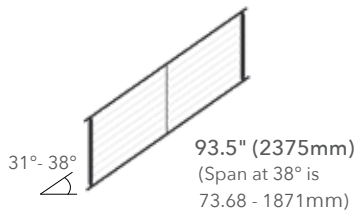

H-SERIES PANEL SYSTEM

6' H-SERIES PANEL

69.5" (1765mm)

BLACK SAND

ITEM# 57134618 - 34" (864mm)
ITEM# 57140618 - 40" (1016mm)

8' H-SERIES PANEL

93.5" (2375mm)

BLACK SAND

ITEM# 57134818 - 34" (864mm)
ITEM# 57140818 - 40" (1016mm)

8' H-SERIES STAIR PANEL

93.5" (2375mm)
(Span at 38° is
73.68 - 1871mm)

BLACK SAND

ITEM# 57234088 - 34" (864mm)
ITEM# 57240088 - 40" (1016mm)

GATE

34" X 34.5"
(864mm x 876mm)
40" X 34.5"
(1016mm x 876mm)