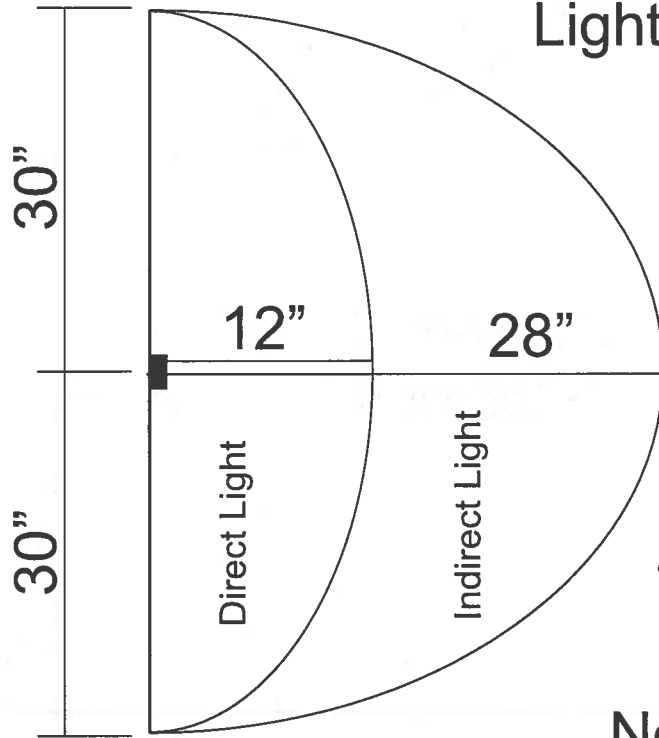

Lumens	
1	13
2	14
3	15
4	16
5	17
6	18
7	19
8	20
9	21
10	22
11	23
12	24

Glow Ring

152mm 152mm 152mm 152mm 152mm 152mm

Vertical Post Light

Top View

Reading Locations

	Lumens	Lumens
1		13
2		14
3		15
4		
5		
6		
7		
8		
9		
10		
11		
12		

Universal Light

Universal Light

863mm

152mm 152mm 152mm 152mm 152mm 152mm

Top View

Reading Locations

	Lumens	Lumens
1		13
2		14
3		15
4		16
5		17
6		18
7		19
8		20
9		21
10		22
11		23
12		24

Surface Mount Light

Top View

Reading Locations

	Lumens	Lumens
1		13
2		14
3		15
4		16
5		17
6		18
7		19
8		20
9		21
10		22
11		23
12		24

FortressAccents Vertical Post Light Light Spread

Size 1.8x0.9x3.57in

Not To Scale

FortressAccents Vertical Post Light