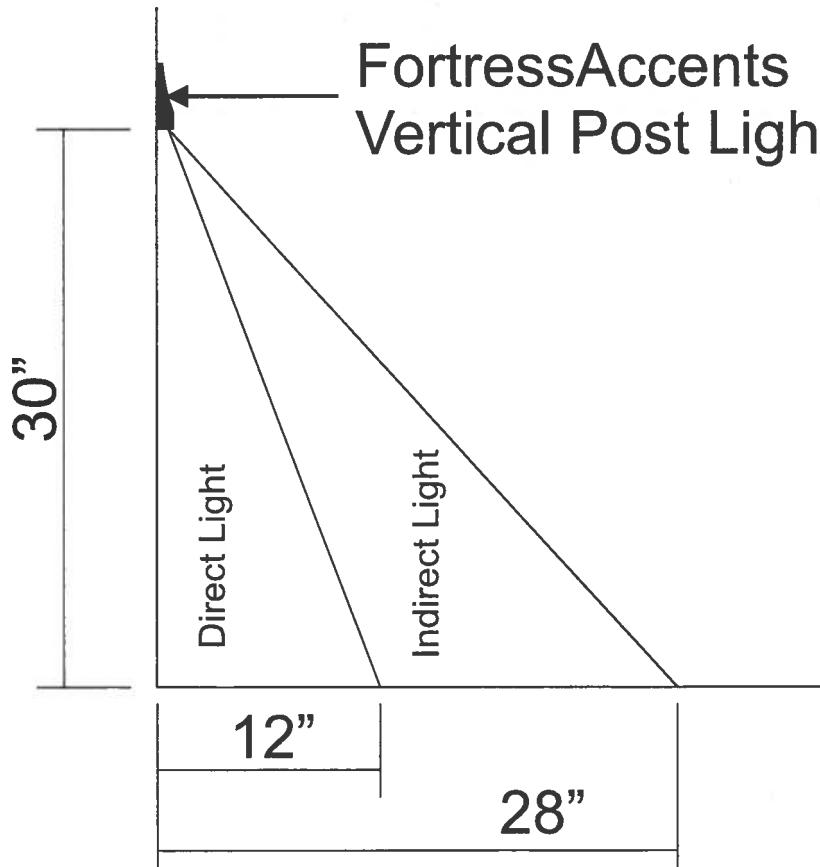

Universal Light

Universal Light

863mm

152mm 152mm 152mm 152mm 152mm 152mm

Top View

Reading Locations

	Lumens	Lumens
1		13
2		14
3		15
4		16
5		17
6		18
7		19
8		20
9		21
10		22
11		23
12		24

Surface Mount Light

Top View

Reading Locations

	Lumens	Lumens
1		13
2		14
3		15
4		16
5		17
6		18
7		19
8		20
9		21
10		22
11		23
12		24

FortressAccents Vertical Post Light Light Spread

Size 1.8x0.9x3.57in

Not To Scale

FortressAccents Vertical Post Light