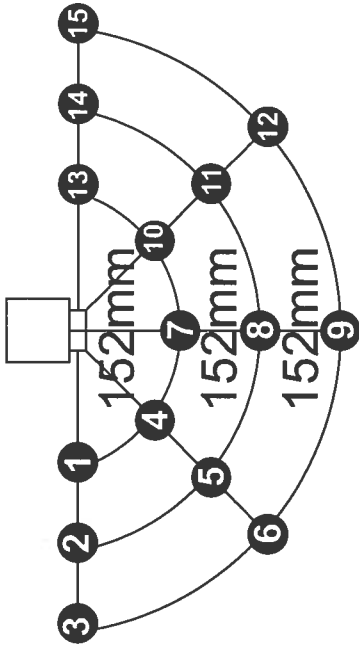

LED Light Kit

Top View

1.016m

Reading Locations

	Lumens	Lumens
1		13
2		14
3		15
4		16
5		17
6		18
7		19
8		20
9		21
10		22
11		23
12		24

Top View

1.016m

Reading Locations

Lumens	
1	13
2	14
3	15
4	16
5	17
6	18
7	19
8	20
9	21
10	22
11	23
12	24

Glow Ring

152mm 152mm 152mm 152mm 152mm 152mm

Vertical Post Light

Top View

Reading Locations

	Lumens	Lumens
1		13
2		14
3		15
4		
5		
6		
7		
8		
9		
10		
11		
12		

Universal Light

Universal Light

863mm

152mm 152mm 152mm 152mm 152mm 152mm

Top View

Reading Locations

	Lumens	Lumens
1		13
2		14
3		15
4		16
5		17
6		18
7		19
8		20
9		21
10		22
11		23
12		24

Surface Mount Light