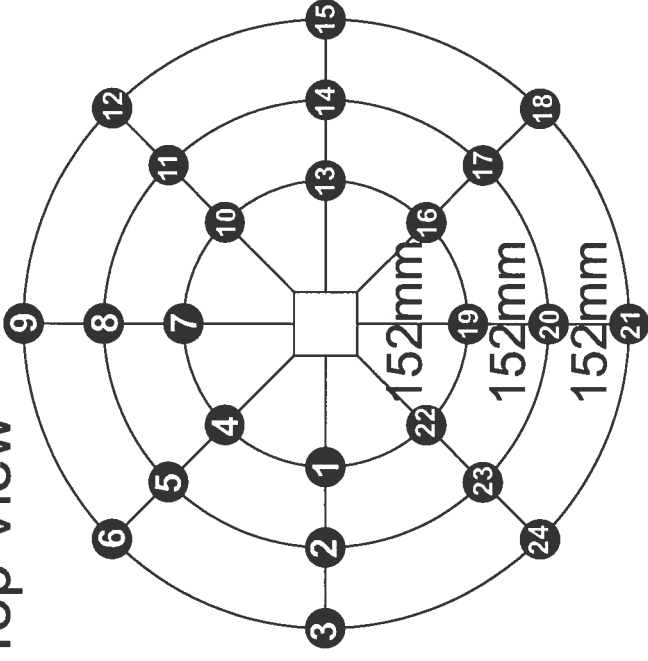

Lumens	
1	13
2	14
3	15
4	16
5	17
6	18
7	19
8	20
9	21
10	22
11	23
12	24

Glow Ring

152mm 152mm 152mm 152mm 152mm 152mm

Vertical Post Light

Top View

Reading Locations

	Lumens	Lumens
1		13
2		14
3		15
4		
5		
6		
7		
8		
9		
10		
11		
12		

Universal Light

Universal Light

863mm

152mm 152mm 152mm 152mm 152mm 152mm

Top View

Reading Locations

	Lumens	Lumens
1		13
2		14
3		15
4		16
5		17
6		18
7		19
8		20
9		21
10		22
11		23
12		24

Surface Mount Light