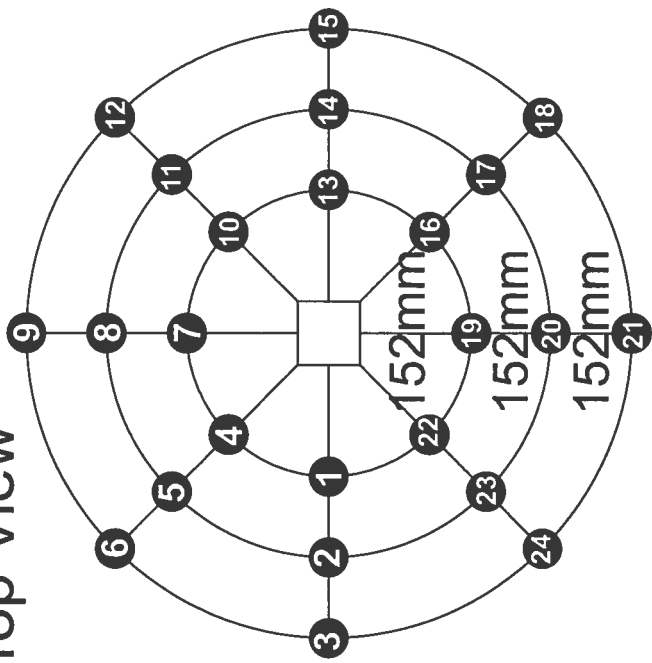

LED Light Kit

Top View

1.016m

Reading Locations

	Lumens	Lumens
1		13
2		14
3		15
4		16
5		17
6		18
7		19
8		20
9		21
10		22
11		23
12		24