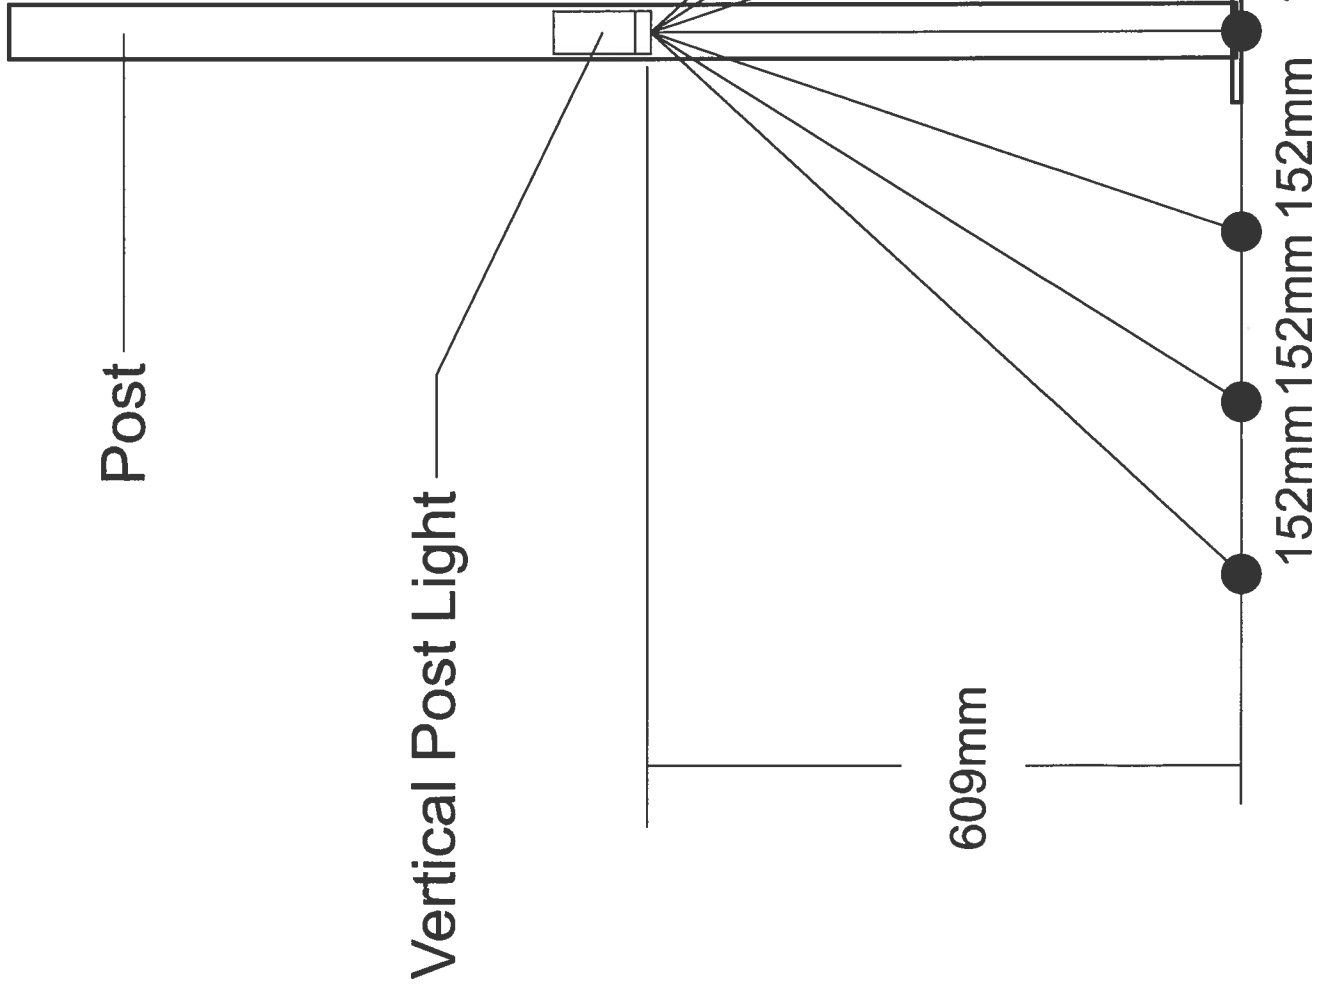

Vertical Post Light