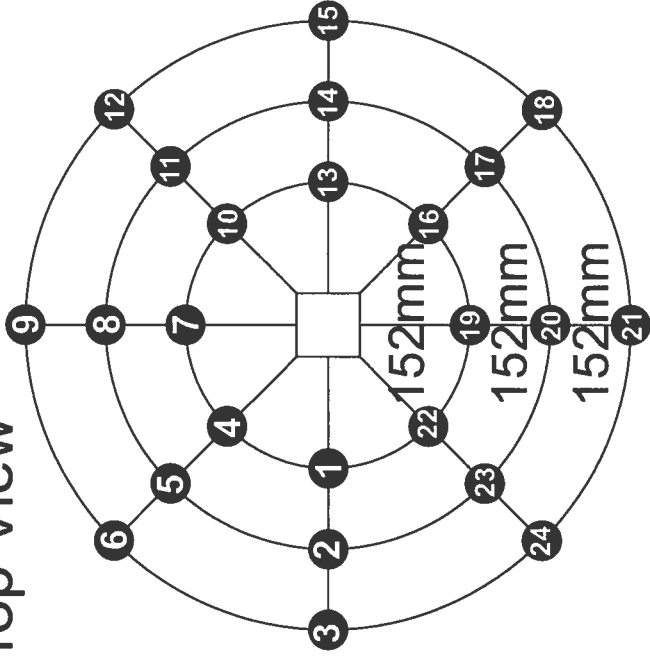

LED Light Kit

Top View

1.016m

Reading Locations

	Lumens	Lumens
1		13
2		14
3		15
4		16
5		17
6		18
7		19
8		20
9		21
10		22
11		23
12		24

Top View

1.016m

Reading Locations