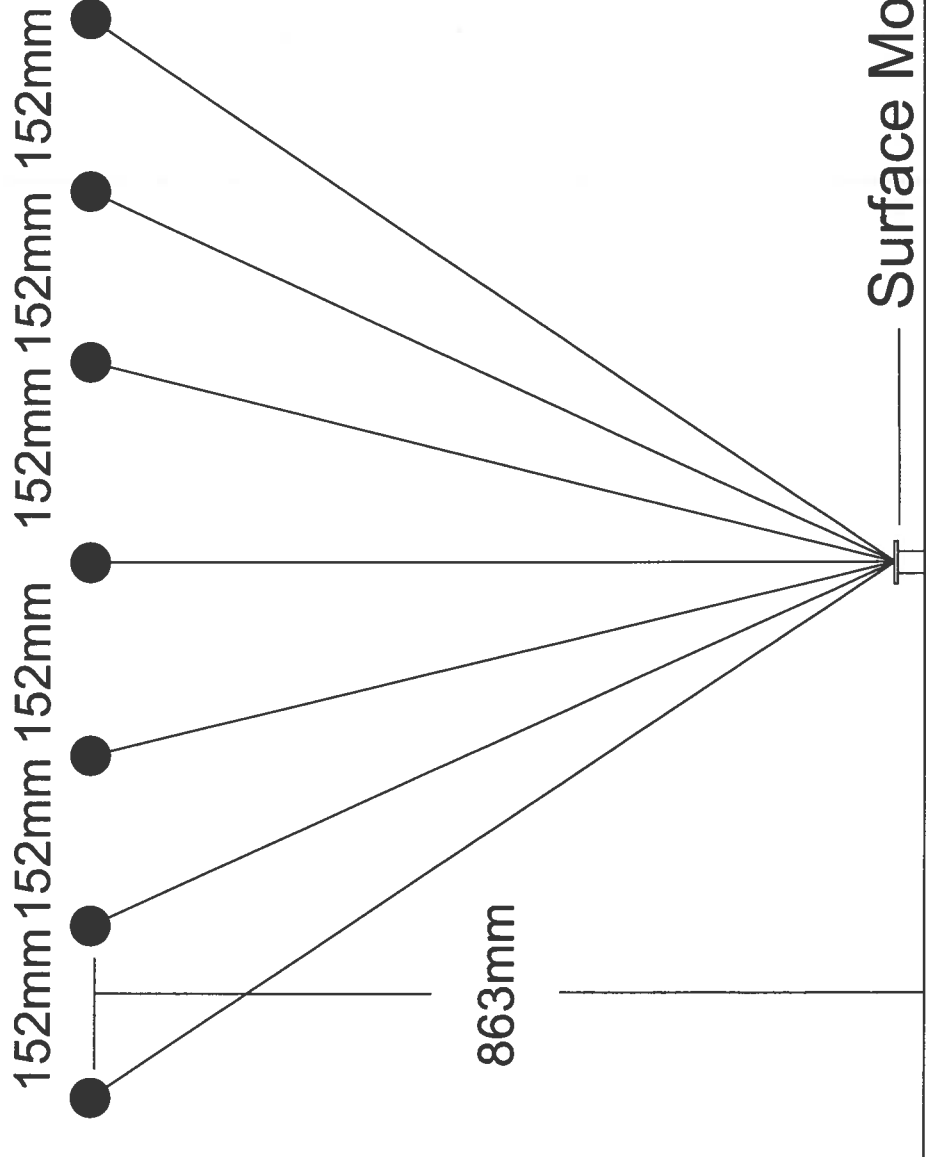

Vertical Post Light

1.) Actual Color temperature in Kelvins	2600~2800K
2.) Certifications and listings (ie UL Listed etc)	ETL/Intertek 4004010
3.) Color rendering index	Ra 80+
4.) Energy Star Certified (Yes or No)	No
5.) Light Output in Lumens	10 lm
6.) Waterproof (Yes or No)	Suitable for wet locations
7.) Weather resistant (Yes or No)	Yes

Universal Light

Universal Light

863mm

152mm 152mm 152mm 152mm 152mm 152mm

Top View

Reading Locations

	Lumens	Lumens
1		13
2		14
3		15
4		16
5		17
6		18
7		19
8		20
9		21
10		22
11		23
12		24

Surface Mount Light

Top View

Reading Locations

	Lumens	Lumens
1		13
2		14
3		15
4		16
5		17
6		18
7		19
8		20
9		21
10		22
11		23
12		24

FortressAccents Vertical Post Light Light Spread

Size 1.8x0.9x3.57in

Not To Scale

FortressAccents Vertical Post Light

Color Temp. in Kelvins
2600 ~ 2800K
Light output in
10 Lm Lumen