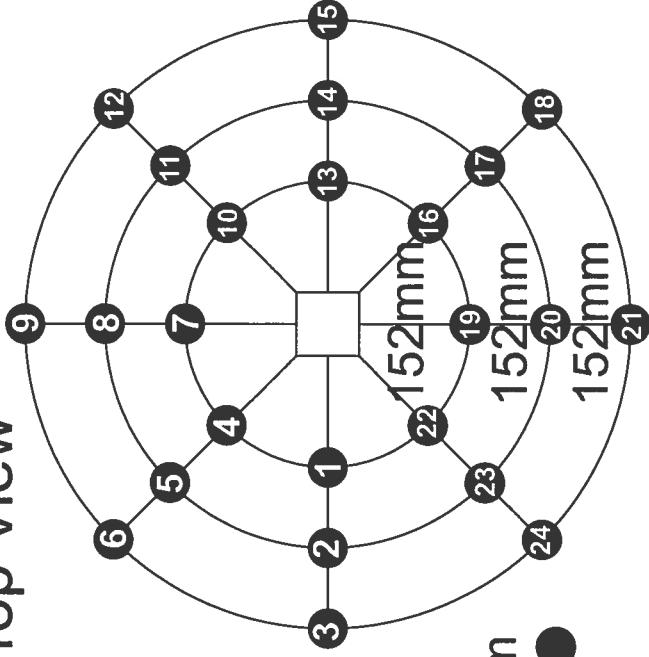

Lumens	
1	13
2	14
3	15
4	16
5	17
6	18
7	19
8	20
9	21
10	22
11	23
12	24

Glow Ring

152mm 152mm 152mm 152mm 152mm 152mm

Vertical Post Light

Top View

Reading Locations

	Lumens	Lumens
1		13
2		14
3		15
4		
5		
6		
7		
8		
9		
10		
11		
12		

Universal Light

Universal Light

863mm

152mm 152mm 152mm 152mm 152mm 152mm

Top View

Reading Locations

	Lumens	Lumens
1		13
2		14
3		15
4		16
5		17
6		18
7		19
8		20
9		21
10		22
11		23
12		24

Surface Mount Light

Top View

Reading Locations

	Lumens	Lumens
1		13
2		14
3		15
4		16
5		17
6		18
7		19
8		20
9		21
10		22
11		23
12		24

FortressAccents Vertical Post Light Light Spread

Size 1.8x0.9x3.57in

Not To Scale

FortressAccents Vertical Post Light