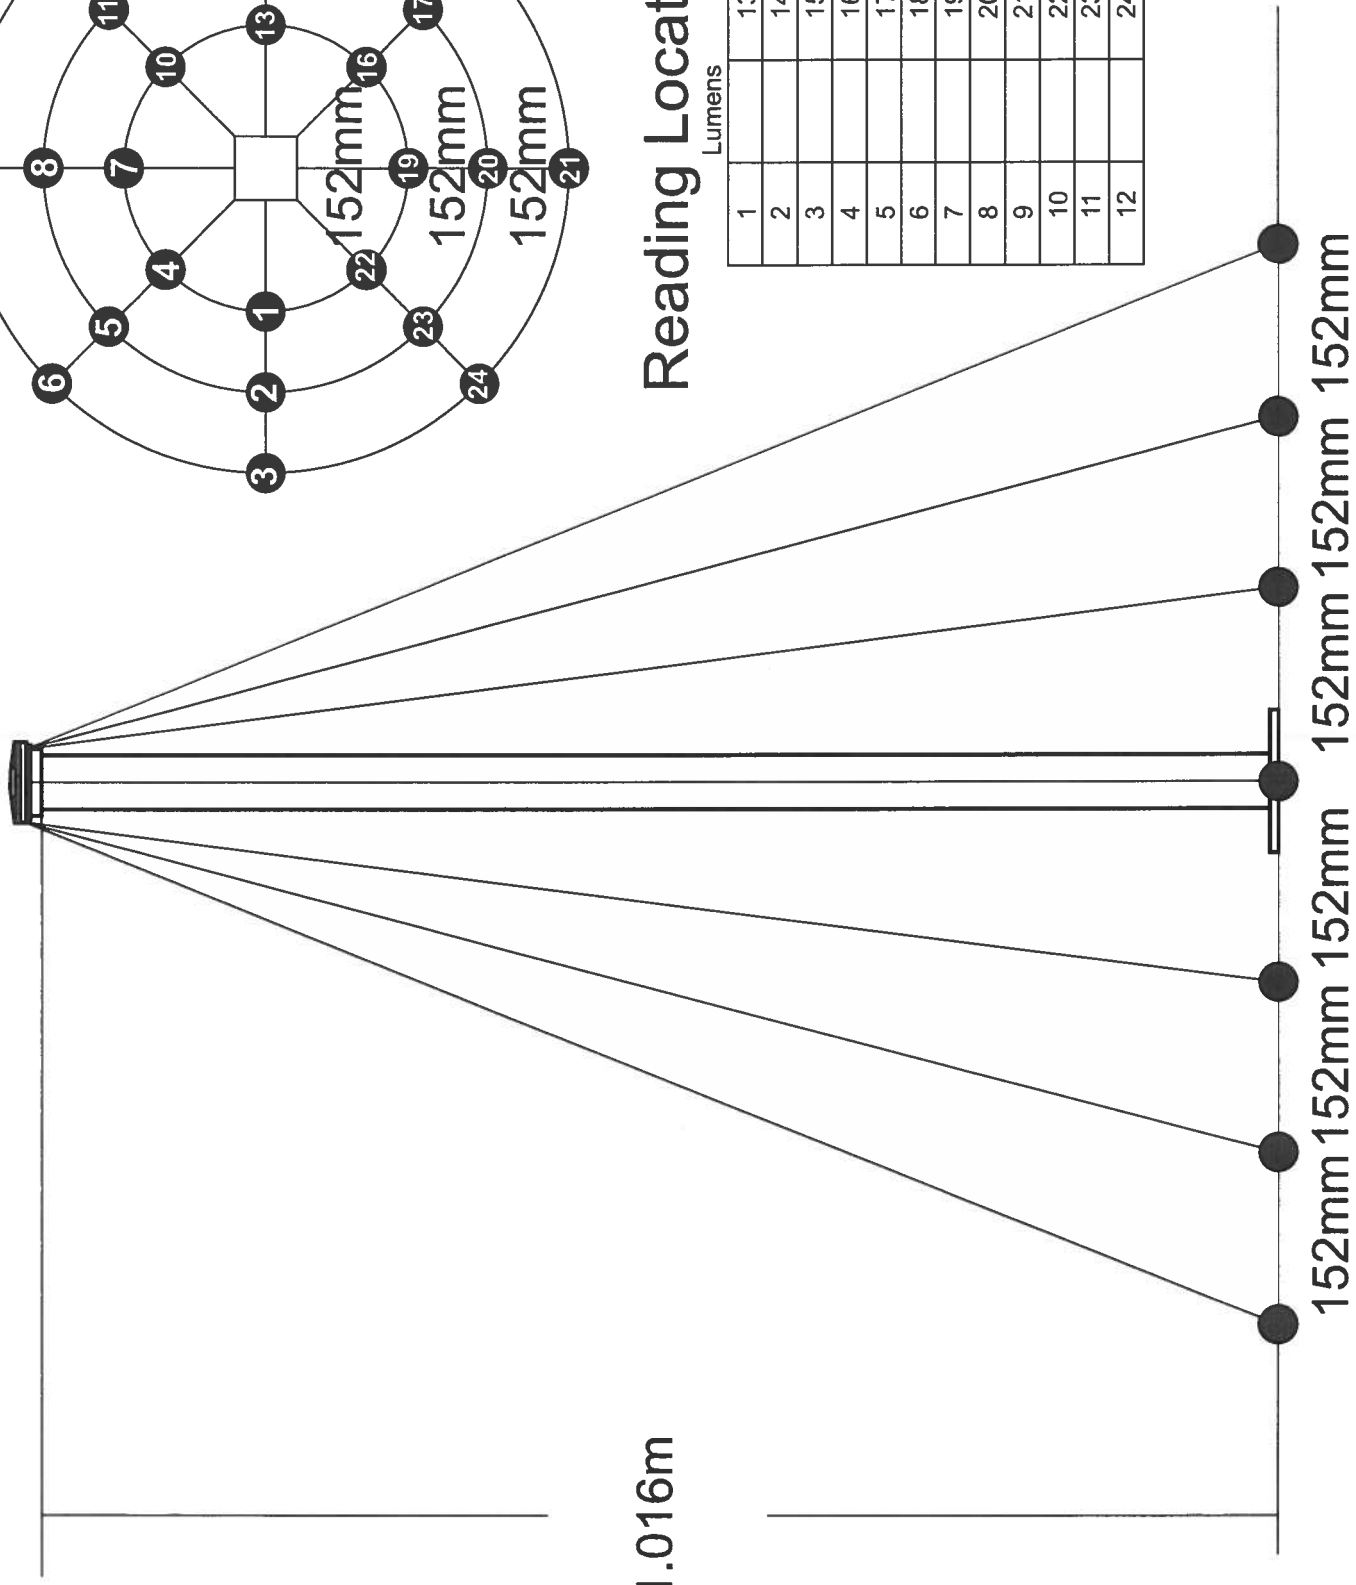

LED Light Kit