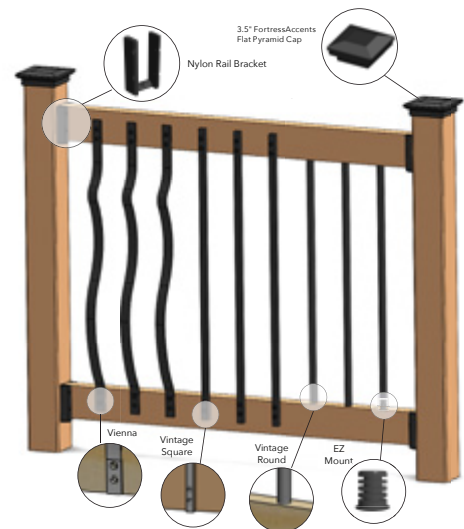

INSTALLED COMPONENTS

VINTAGE: SQUARE 31" (787mm)
42" (1067mm)

1 BASKET (1BASK)

GLOSS BLACK
ITEM# 660110 31"
ITEM# 660210 42"
ANTIQUE BRONZE
ITEM# 660116 31"
ITEM# 660216 42"
BLACK SAND
ITEM# 54131028 31"
ITEM# 54142118 42"
RUST
ITEM# 660113 31"
OIL RUBBED BRONZE
ITEM# 660112 31"

2 BASKET (2BASK)

GLOSS BLACK
ITEM# 660120 31"
ITEM# 660220 42"
ANTIQUE BRONZE
ITEM# 660126 31"
ITEM# 660226 42"
BLACK SAND
ITEM# 54131038 31"
ITEM# 54142128 42"
RUST
ITEM# 660123 31"
OIL RUBBED BRONZE
ITEM# 660122 31"

1 TWIST (1TW)

GLOSS BLACK
ITEM# 660130 31"
ANTIQUE BRONZE
ITEM# 660136 31"
BLACK SAND
ITEM# 54131048 31"

2 TWIST (2TW)

GLOSS BLACK
ITEM# 660140 31"
ANTIQUE BRONZE
ITEM# 660146 31"
BLACK SAND
ITEM# 54131058 31"