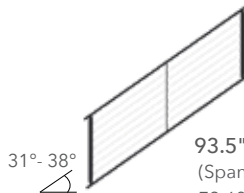

8' H-SERIES STAIR PANEL

93.5" (2375mm)
(Span at 38° is
73.68 - 1871mm)

BLACK SAND

ITEM# 57234088 - 34" (864mm)
ITEM# 57240088 - 40" (1016mm)