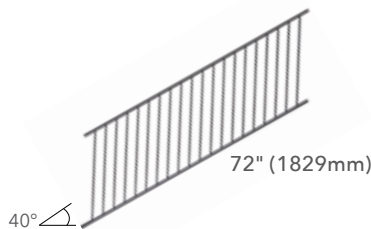

33" (838mm)

GLOSS BLACK

ITEM# 650207 - 40" (1016mm) x 33" (838mm)

BLACK SAND

ITEM# 56140339 - 40" (1016mm) x 33" (838mm)

6' Fe²⁶ TRADITIONAL ADJUSTABLE RAILING PANEL (STAIR)

72" (1829mm)

40°