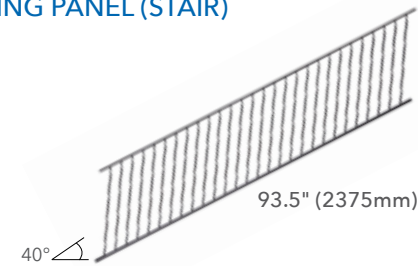

8' Fe²⁶ TRADITIONAL ADJUSTABLE RAILING PANEL (STAIR)

93.5" (2375mm)

40°

(Span at 40° is 71.63 - 1819.4mm)

GLOSS BLACK

ITEM# 650422 - 34" (864mm)
ITEM# 650428 - 40" (1016mm)

BLACK SAND

ITEM# 56240938 - 40" (1016mm)

Fe²⁶ | PLUS POSTS, CAPS, & POST BASE COVERS

STEEL POST WITH BASE & BASE COVER

3" X 39.5" (76mm X 1003mm)

GLOSS BLACK

ITEM# 53303410

BLACK SAND

ITEM# 53303418

3" X 45.5" (76mm X 1156mm)

GLOSS BLACK

ITEM# 53303470

BLACK SAND

ITEM# 53303478

3" X 55" (76mm X 1397mm)

GLOSS BLACK

ITEM# 53303550

BLACK SAND

ITEM# 53303558

5.25" BASE COVER

(included in post box)

STEEL POST FOR FASCIA MOUNT BRACKETS

3" X 49" (76mm X 1245mm)

GLOSS BLACK

ITEM# 53349160

BLACK SAND

ITEM# 53349168

3" X 55" (76mm X 1397mm)

GLOSS BLACK

ITEM# 53355160

BLACK SAND

ITEM# 53355168

3" PRESSED DOME CAP

GLOSS BLACK

ITEM# 53503100

BLACK SAND

ITEM# 53503108

3" BALL CAP

GLOSS BLACK

ITEM# 53503050

FORTRESSACCENTS

3" FLAT PYRAMID CAP

GLOSS BLACK

ITEM# 52500030

BLACK SAND

ITEM# 52500038

POST ANCHOR

BASE PLATE 5.25"

ITEM# 53505050

(FOR 3" POSTS)