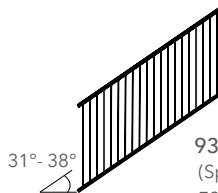

8' V-SERIES STAIR PANEL

93.5" (2375mm)
(Span at 38° is
73.68 - 1871mm)

BLACK SAND

ITEM# 57234808 - 34" (864mm)
ITEM# 57240808 - 40" (1016mm)