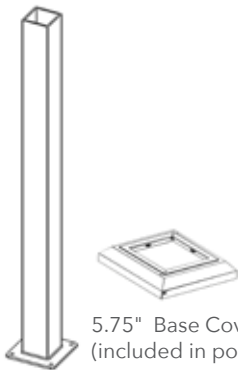

33" x 31.25" (838MM X 793.75MM) - ITEM# 55533319

33" x 36.25" (838MM X 920.75MM) - ITEM# 55533369

33" x 41.25" (838MM X 1047.75MM) - ITEM# 55533419

33" x 46.25" (838MM X 1174.75MM) - ITEM# 55533469

33" x 51.25" (838MM X 1301.75MM) - ITEM# 55533519

33" x 56.25" (838MM X 1428.75MM) - ITEM# 55533569

33" x 61.25" (838MM X 1555.75MM) - ITEM# 55533619

39" x 31.25" (991MM X 793.75MM) - ITEM# 55539319

39" x 36.25" (991MM X 920.75MM) - ITEM# 55539369

39" x 41.25" (991MM X 1047.75MM) - ITEM# 55539419

39" x 46.25" (991MM X 1174.75MM) - ITEM# 55539469

39" x 51.25" (991MM X 1301.75MM) - ITEM# 55539519

39" x 56.25" (991MM X 1428.75MM) - ITEM# 55539569

39" x 61.25" (991MM X 1555.75MM) - ITEM# 55539619

(33" Glass height creates a 34" panel)

(838mm Glass height creates a 864mm panel)

(39" Glass height creates a 40" panel)

(991mm Glass height creates a 1016mm panel)

POSTS, CAPS & BASE COVERS

5.75" Base Cover
(included in post box)

GLOSS BLACK

3" x 39.5" - ITEM# 51339010
(76MM x 1003MM)