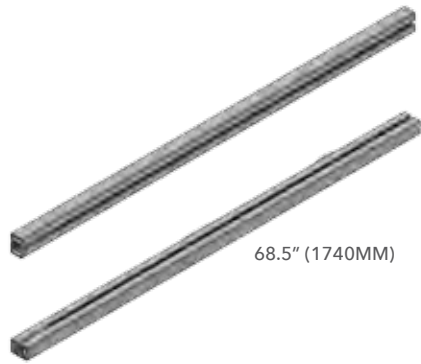

www.FortressRailing.com

PURE VIEW | FULL GLASS PANEL SIMPLIFIED

- GLASS IS HELD SECURE IN BOTH TOP AND BOTTOM ALUMINUM RAILS WITH A VINYL EXTRUSION
- HIDDEN SPACER PREVENTS DIRT FROM GATHERING INSIDE THE RAIL
- QUICKER, EASIER INSTALLATION WITH "DROP IN" STYLE GLASS PANEL
- MINIMAL RAIL PROFILE FOR UNOBSTRUCTED VIEW
- WORKS WITH WOOD OR FORTRESS™ ALUMINUM POSTS
- PREMIUM POWDER COAT OFFERS LONG TERM, LOW MAINTENANCE, SYSTEM

FULL GLASS PANEL TOP AND BOTTOM RAILS

68.5" (1740MM)

(Each rail includes (two spacers) to secure glass in place and shield bottom rail channel from the elements. Spacers can be trimmed to adjust width of glass to post spacing.)