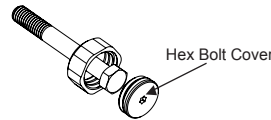

Universal Bracket (UB) 06 (1.5")
Item# 53515010 (Gloss Black)
(Level Applications)
(Use when installing Accent Top Panels)

Use with non-base plated post

Fascia Mount Bracket - Straight
(With Hex Head Bolt Cover)
2"   3"
Item# 53502000   Item# 53503000 (Gloss Black)

Fascia Mount Bracket - Inside Corner
(With Hex Head Bolt Cover)
2"   3"
Item# 53502020   Item# 53503020 (Gloss Black)

Fascia Mount Bracket - Outside Corner
(With Hex Head Bolt Cover)
2"   3"
Item# 53502010   Item# 53503010 (Gloss Black)

Hex Head Bolt Cover
(Hex Bolt not included)