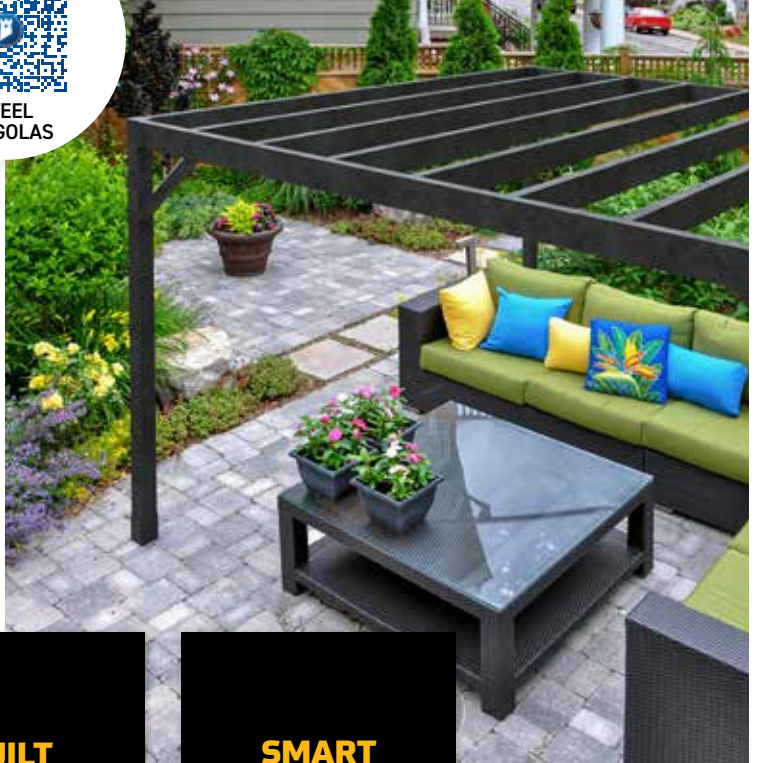

EVOLUTIONTM
STEEL PERGOLAS

STEEL PERGOLA KITS

OUT OF THE BOX. IN ONE BOX.

Explore the awe-inspiring, all-included perks of our new Pergola Kits.

Fortress® Evolution Steel Pergolas are already a one-of-a-kind way to add style, strength and sustainability to your backyard. And now you can redefine your space with our simple, complete kits. Get everything you need to create shelter from the mundane in one package.

**EASY
INSTALLATION**

**BUILT
TO LAST**

**SMART
INVESTMENT**

THE PERFECT FIT

Break out of the box with a pergola that's the right size and shape for your yard. Choose from three options that give you the flexibility to customize your outdoor living space without complexity.

10' x 14'

8' x 12'

12' x 12'

KEY FEATURES & BENEFITS

SIMPLE TO ORDER | One item in your cart.
A new pergola in your yard.

EASY TO INSTALL | Pre-cut, pre-drilled and labeled pieces packaged together with step-by-step instructions make installation easier than ever.