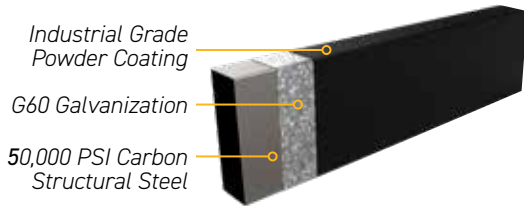

WARRANTY

We stand by your side and behind our steel pergola kits with a 25-year warranty and a hassle-free claims process. Visit FortressBP.com for complete warranty details and exclusions.

PREMIUM FINISH

RESOURCES

Looking for more inspiration?
View steel pergolas kit product guide.

EXPLORE

PRODUCT GUIDE